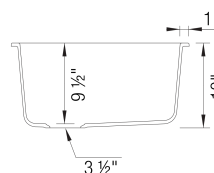

Warranty

BLANCO offers a limited lifetime warranty on all sinks and faucets, as well as a one-year warranty on all custom accessories.

Code/Standards Compliance

BLANCO sinks and faucets are third-party tested and certified to standards and listed by applicable certification bodies. For more information on individual product listings, contact our office or listing organization.

View our how-to videos to learn more about installing and caring for BLANCO products:
<https://www.blanco.com/us-en/service/how-to-videos/how-to-videos-for-sinks/>

Questions? Contact us today

BLANCO America, Inc.
110 Mount Holly By-Pass
Lumberton, NJ 08048

Phone & Fax
Phone: 888-668-6201
Fax: 609-668-6211

While BLANCO endeavors to provide accurate information, all dimensions are nominal, cannot be guaranteed, and are subject to change or cancellation. BLANCO assumes no responsibility for use of superseded or voided specifications.