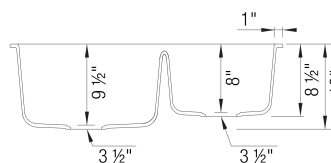

## DIAMOND 1<sup>3</sup>/<sub>4</sub> SILGRANIT

## Design and Planning Tips

- Min cabinet size: 36 in

What is included:  
Installation instructions, Cut-out template, Limited  
Lifetime Warranty