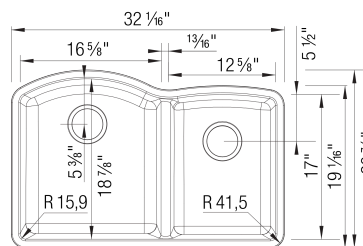

## Design and Planning Tips

- Min cabinet size: 36 in

What is included:  
Installation instructions, Cut-out template, Limited  
Lifetime Warranty