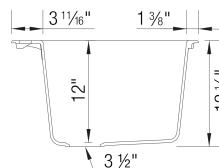

Optional Accessories

Stainless Steel Laundry Rack 234771
CapFlow Strainer Cover 517666

Warranty

BLANCO offers a limited lifetime warranty on all sinks and faucets, as well as a one-year warranty on all custom accessories.

Code/Standards Compliance

BLANCO sinks and faucets are third-party tested and certified to standards and listed by applicable certification bodies. For more information on individual product listings, contact our office or listing organization.

View our how-to videos to learn more about installing and caring for BLANCO products:
<https://www.blanco.com/us-en/service/how-to-videos/how-to-videos-for-sinks/>

Questions? Contact us today

BLANCO America, Inc.
110 Mount Holly By-Pass
Lumberton, NJ 08048

Phone & Fax
Phone: 888-668-6201
Fax: 609-668-6211

While BLANCO endeavors to provide accurate information, all dimensions are nominal, cannot be guaranteed, and are subject to change or cancellation. BLANCO assumes no responsibility for use of superseded or voided specifications.