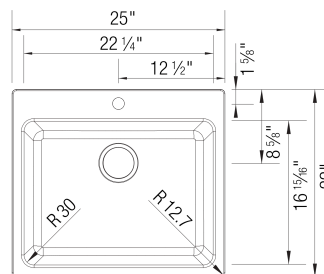

## Design and Planning Tips

- Min cabinet size: 27 in

What is included:

Installation instructions, Cut-out template, Drop-in clips, Limited Lifetime Warranty

4 additional knock-out holes for accessories  
Undermount or drop-in installation