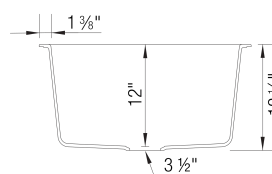

## Design and Planning Tips

- Min cabinet size: 27 in

What is included:

Installation instructions, Cut-out template, Drop-in clips, Limited Lifetime Warranty

4 additional knock-out holes for accessories  
Undermount or drop-in installation